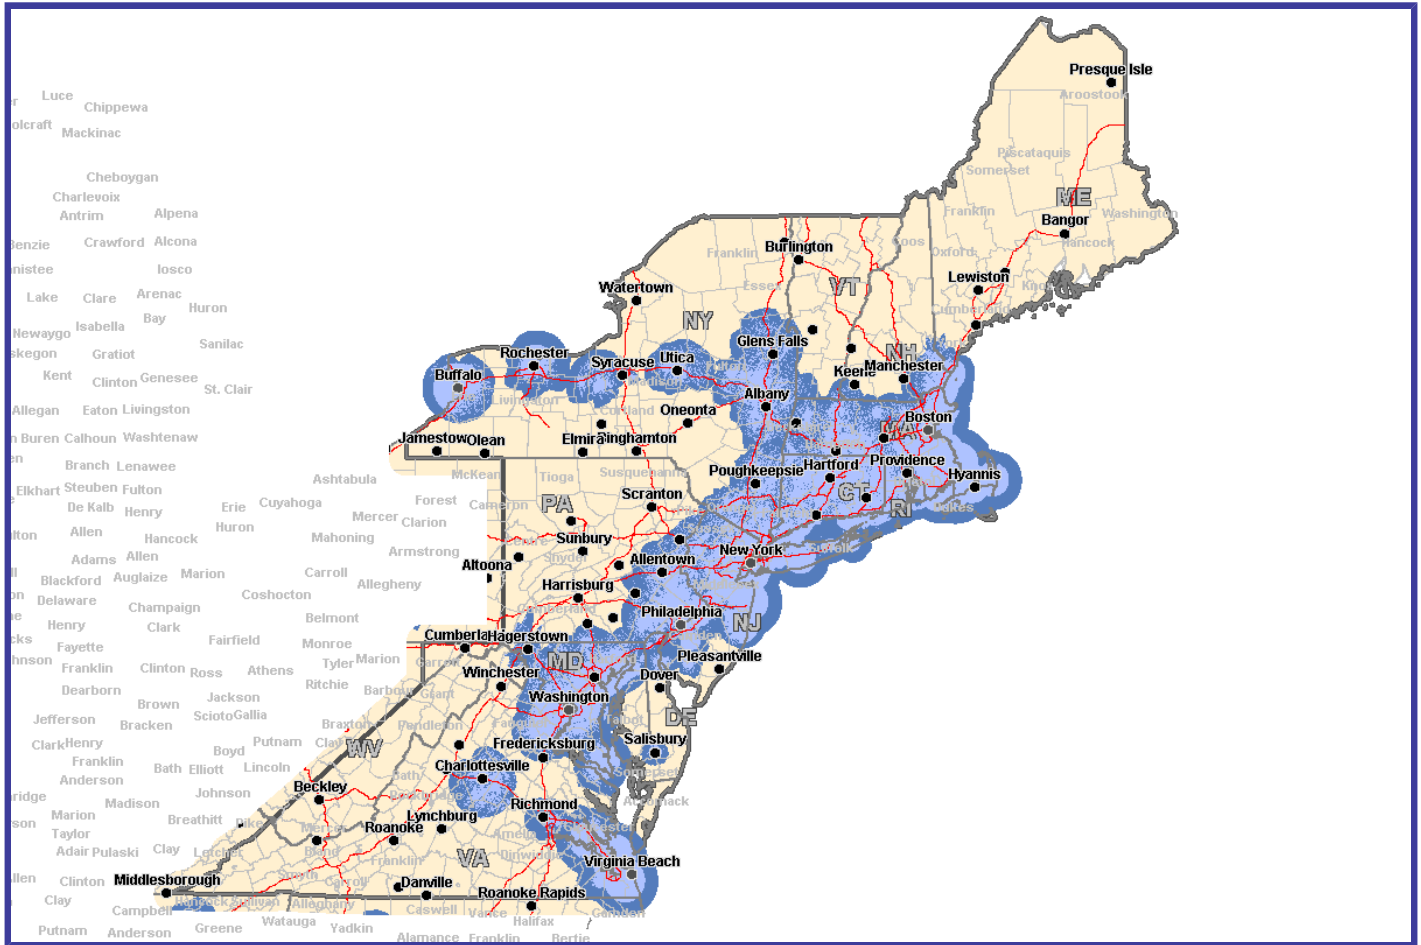

# Northeast Regional One-Way Paging

This map is not a guarantee of coverage rather it indicates the approximate coverage radius provided by each transmitter and may vary from time to time due to frequency, climate, topography and atmospheric conditions.

[www.americanmessaging.net](http://www.americanmessaging.net)